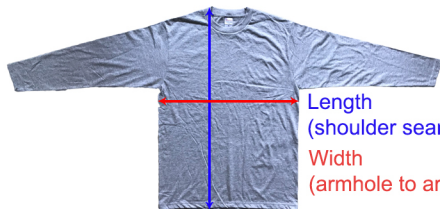

Printstar 00101-LVC Long Sleeve T Shirt Size Chart

-  Child Model
-  Female Model
-  Male Model

Size	110	130	150	160	S	M	L	XL
Height	3'6.5"	4'3.2"	5'0"	5'5"	5'4.2"	5'7"	5'10.5"	5'11.3"
Length	17.3"	20.5"	23.6"	24.8"	26"	27.6"	29.1"	30.7"
Width	13"	14.6"	16.9"	18.1"	19.3"	20.5"	21.7"	22.8"
Across Shoulder	11.4"	13"	15"	16.1"	17.3"	18.5"	19.7"	20.9"
Sleeve Length	15.7"	18.5"	21.3"	21.7"	22"	22.8"	23.6"	24.4"
Side Seam Specification	✘		↻ Cylinder-Shaped(printable on the side seam)					

Length
(shoulder seam at collar to bottom hem)
Width
(armhole to armhole across chest)

Across Shoulder & Sleeve Length

-  Child Model
-  Female Model
-  Male Model

Size	110	130	150	160	S	M	L	XL
Height	108cm	130cm	153cm	165cm	163cm	170cm	179cm	181cm
Length	44cm	52cm	60cm	63cm	66cm	70cm	74cm	78cm
Width	33cm	37cm	43cm	46cm	49cm	52cm	55cm	58cm
Across Shoulder	29cm	33cm	38cm	41cm	44cm	47cm	50cm	53cm
Sleeve Length	40cm	47cm	54cm	55cm	56cm	58cm	60cm	62cm
Side Seam Specification	✘		↻ Cylinder-Shaped(printable on the side seam)					