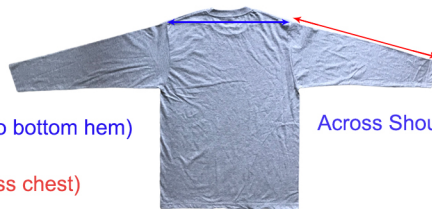

Printstar 00101-LVC Long Sleeve T Shirt Size Chart

-  Child Model
-  Female Model
-  Male Model

Size	110	130	150	160	S	M	L	XL
Height	3'6.5"	4'3.2"	5'0"	5'5"	5'4.2"	5'7"	5'10.5"	5'11.3"
Length	17.3"	20.5"	23.6"	24.8"	26"	27.6"	29.1"	30.7"
Width	13"	14.6"	16.9"	18.1"	19.3"	20.5"	21.7"	22.8"
Across Shoulder	11.4"	13"	15"	16.1"	17.3"	18.5"	19.7"	20.9"
Sleeve Length	15.7"	18.5"	21.3"	21.7"	22"	22.8"	23.6"	24.4"
Side Seam Specification	✘		↻ Cylinder-Shaped(printable on the side seam)					

Length
(shoulder seam at collar to bottom hem)
Width
(armhole to armhole across chest)

Across Shoulder & Sleeve Length

-  Child Model
-  Female Model
-  Male Model

Size	110	130	150	160	S	M	L	XL
Height	108cm	130cm	153cm	165cm	163cm	170cm	179cm	181cm
Length	44cm	52cm	60cm	63cm	66cm	70cm	74cm	78cm
Width	33cm	37cm	43cm	46cm	49cm	52cm	55cm	58cm
Across Shoulder	29cm	33cm	38cm	41cm	44cm	47cm	50cm	53cm
Sleeve Length	40cm	47cm	54cm	55cm	56cm	58cm	60cm	62cm
Side Seam Specification	✘		↻ Cylinder-Shaped(printable on the side seam)					