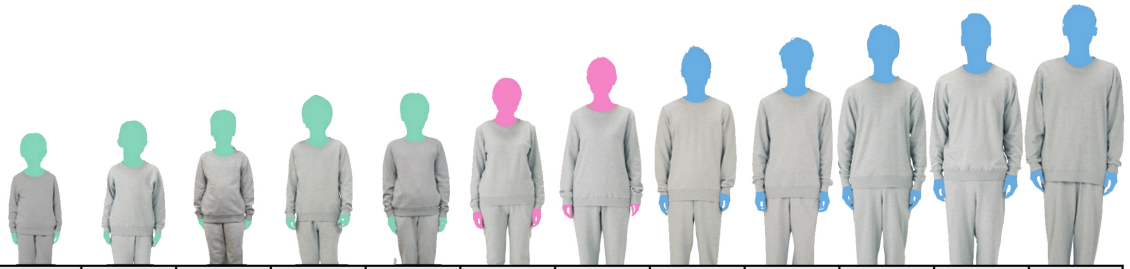

Printstar 00219-MLC Sweatshirt Size Chart

-  Child Model
-  Female Model
-  Male Model

Size	100	110	120	130	140	150	WM	S	M	L	XL	2XL
Height	3'3.4"	3'6.5"	4'3.2"	4'3.2"	4'7.1"	4'12.2"	5'1.8"	5'4.2"	5'7"	5'10.5"	5'11.3"	6'0"
Length	15.7"	16.9"	18.1"	19.7"	20.9"	22.0"	24.8"	25.2"	26.4"	27.6"	28.7"	30.0"
Width	12.6"	13.4"	14.2"	15.0"	15.7"	16.9"	17.7"	18.5"	19.7"	20.9"	22.0"	23.2"
Across Shoulder	10.6"	11.4"	12.2"	13.0"	13.8"	14.6"	14.6"	16.1"	17.3"	18.5"	19.7"	20.9"
Sleeve Length	13.4"	15.0"	16.5"	18.5"	20.1"	21.7"	22.8"	24.0"	24.4"	24.8"	24.8"	25.2"

-  Child Model
-  Female Model
-  Male Model

Size	100	110	120	130	140	150	WM	S	M	L	XL	2XL
Height	100cm	108cm	130cm	130cm	140cm	153cm	157cm	163cm	170cm	179cm	181cm	183cm
Length	40cm	43cm	46cm	50cm	53cm	56cm	63cm	64cm	67cm	70cm	73cm	76cm
Width	32cm	34cm	36cm	38cm	40cm	43cm	45cm	47cm	50cm	53cm	56cm	59cm
Across Shoulder	27cm	29cm	31cm	33cm	35cm	37cm	37cm	41cm	44cm	47cm	50cm	53cm
Sleeve Length	34cm	38cm	42cm	47cm	51cm	55cm	58cm	61cm	62cm	63cm	63cm	64cm