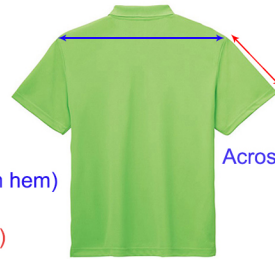

Printstar 00330-AVP Short Sleeve Polo Shirt Size Chart

Size	SS	S	M	L	LL	3L	4L	5L
Length	24.4"	25.6"	26.8"	28.0"	29.1"	30.3"	31.5"	32.3"
Width	17.3"	18.5"	19.7"	20.9"	22.0"	23.6"	25.2"	26.8"
Across Shoulder	16.5"	17.3"	18.1"	18.9"	19.7"	20.9"	22.0"	23.2"
Sleeve Length	7.5"	7.9"	8.3"	8.7"	9.1"	9.8"	10.2"	10.6"
Pocket Size	SS: W3.9"×H4.3"		S-3L: W4.3"×H4.7"			4L-5L: W4.5"×H4.9"		

Length
(shoulder seam at collar to bottom hem)
Width
(armhole to armhole across chest)

Across Shoulder & Sleeve Length

Size	SS	S	M	L	LL	3L	4L	5L
Length	62cm	65cm	68cm	71cm	74cm	77cm	80cm	82cm
Width	44cm	47cm	50cm	53cm	56cm	60cm	64cm	68cm
Across Shoulder	42cm	44cm	46cm	48cm	50cm	53cm	56cm	59cm
Sleeve Length	19cm	20cm	21cm	22cm	23cm	25cm	26cm	27cm
Pocket Size	SS: W10×H11cm		S-3L: W11×H12cm			4L-5L: W11.5×H12.5cm		