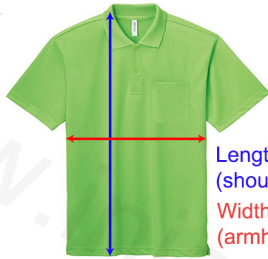

Printstar 00330-AVP Short Sleeve Polo Shirt Size Chart

Size	SS	S	M	L	LL	3L	4L	5L
Length	24.4"	25.6"	26.8"	28.0"	29.1"	30.3"	31.5"	32.3"
Width	17.3"	18.5"	19.7"	20.9"	22.0"	23.6"	25.2"	26.8"
Across Shoulder	16.5"	17.3"	18.1"	18.9"	19.7"	20.9"	22.0"	23.2"
Sleeve Length	7.5"	7.9"	8.3"	8.7"	9.1"	9.8"	10.2"	10.6"
Pocket Size	SS: W3.9"×H4.3"		S-3L: W4.3"×H4.7"			4L-5L: W4.5"×H4.9"		

Length
(shoulder seam at collar to bottom hem)
Width
(armhole to armhole across chest)

Across Shoulder & Sleeve Length

Size	SS	S	M	L	LL	3L	4L	5L
Length	62cm	65cm	68cm	71cm	74cm	77cm	80cm	82cm
Width	44cm	47cm	50cm	53cm	56cm	60cm	64cm	68cm
Across Shoulder	42cm	44cm	46cm	48cm	50cm	53cm	56cm	59cm
Sleeve Length	19cm	20cm	21cm	22cm	23cm	25cm	26cm	27cm
Pocket Size	SS: W10×H11cm		S-3L: W11×H12cm			4L-5L: W11.5×H12.5cm		